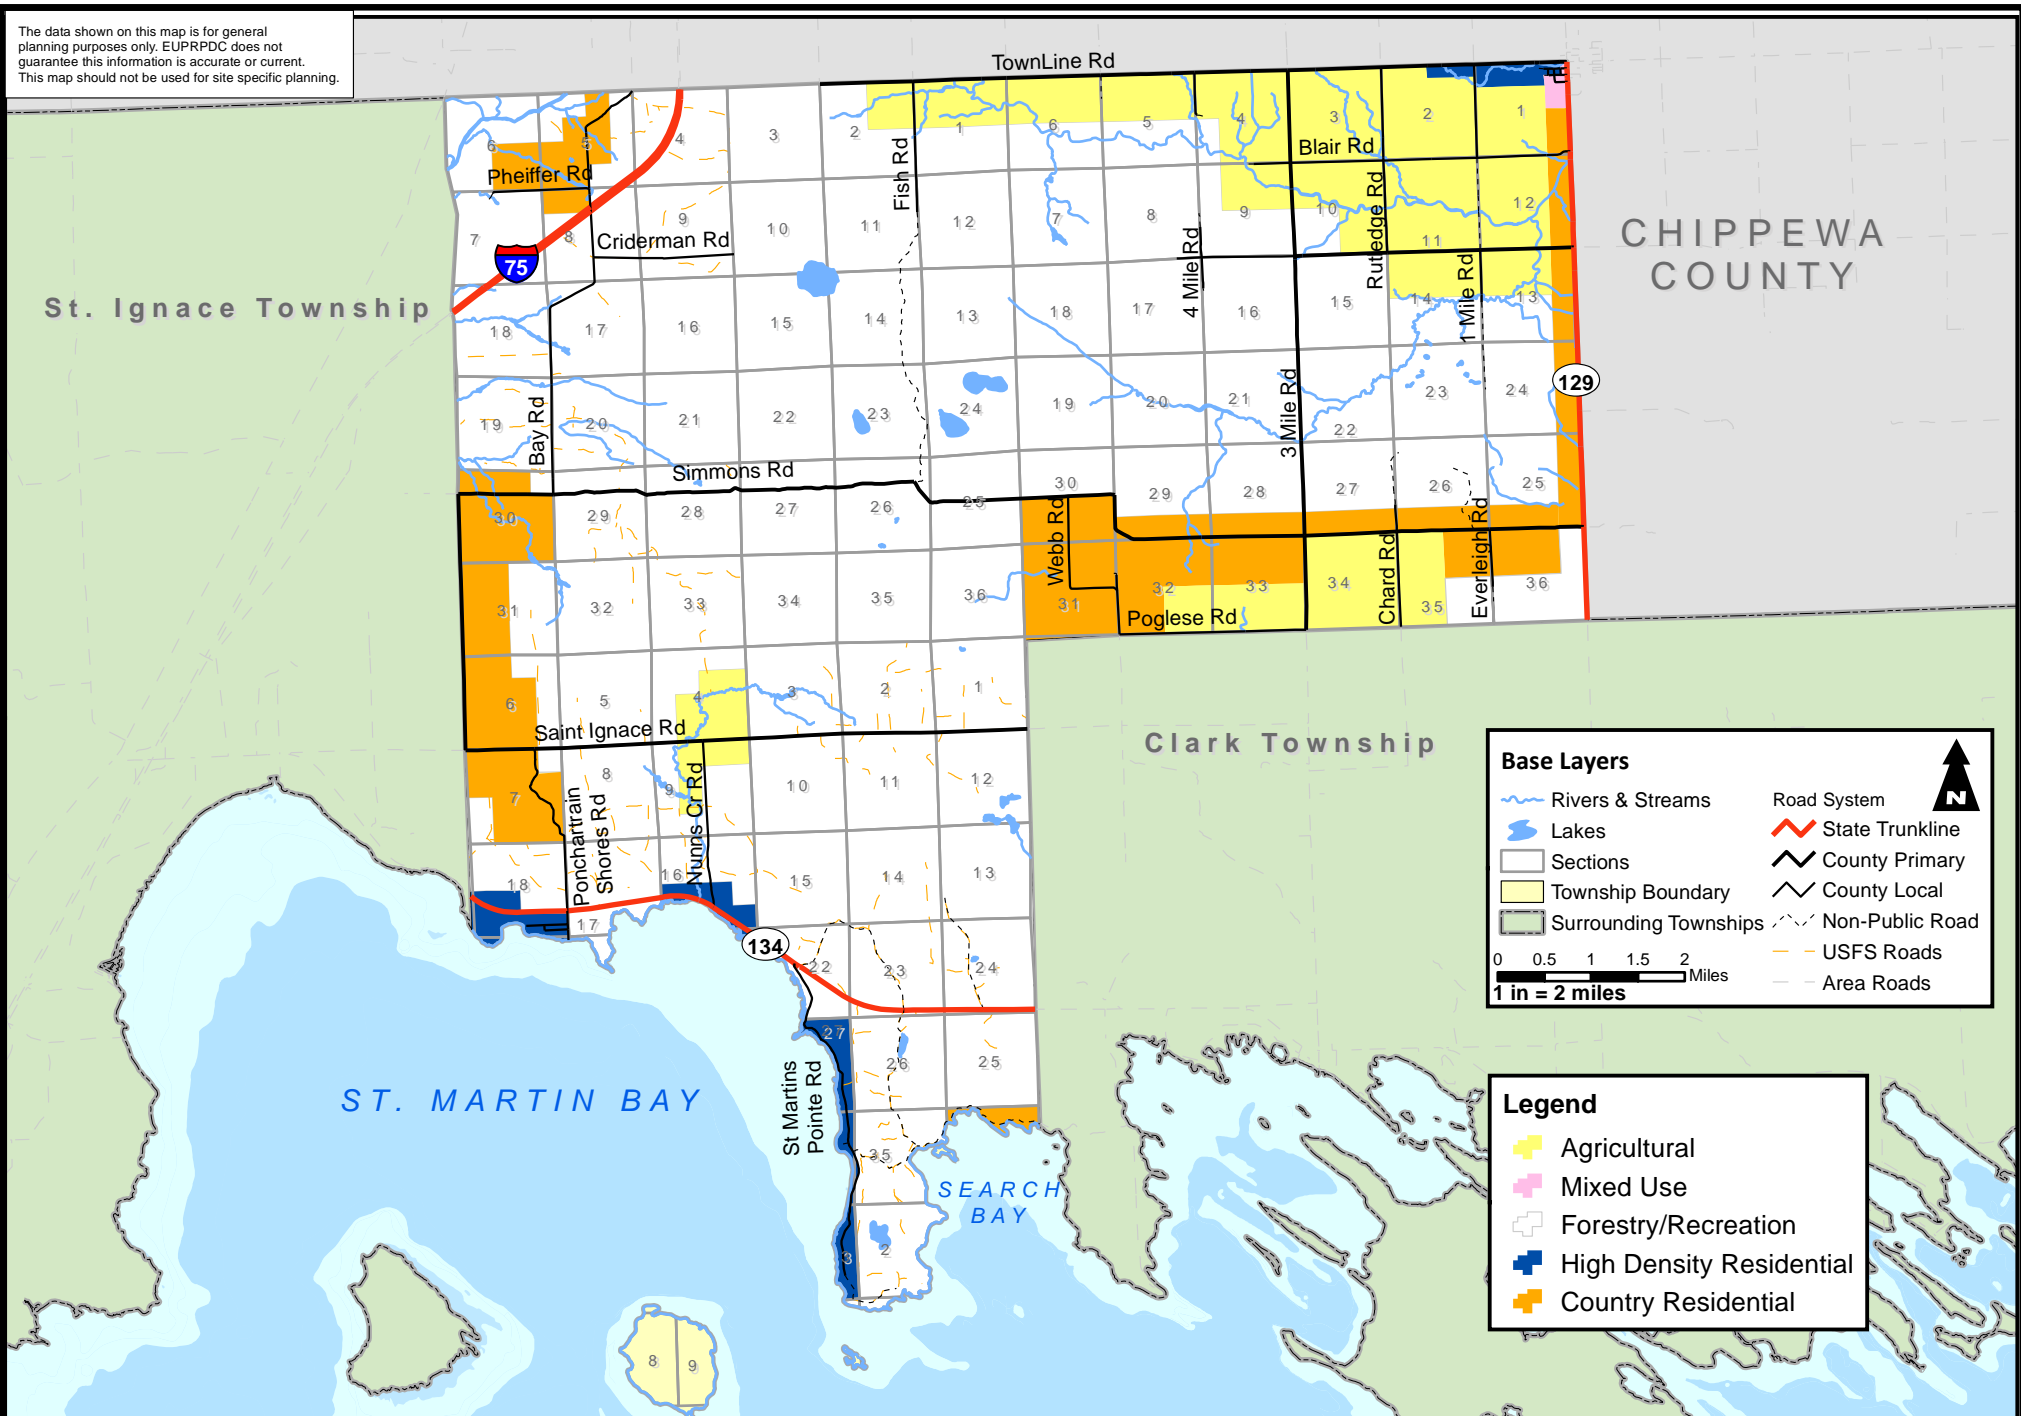

The data shown on this map is for general planning purposes only. EUPRPC does not guarantee this information is accurate or current. This map should not be used for site specific planning.

Base Layers

Rivers & Streams	State Trunkline
Lakes	County Primary
Sections	County Local
Township Boundary	Non-Public Road
Surrounding Townships	USFS Roads
	Area Roads

0 0.5 1 1.5 2 Miles
1 in = 2 miles

Legend

Agricultural
Mixed Use
Forestry/Recreation
High Density Residential
Country Residential

Map 7-2
Marquette Township
Future Land Use

Data Source: MCGI, EUPRPC, MDNR, USFS